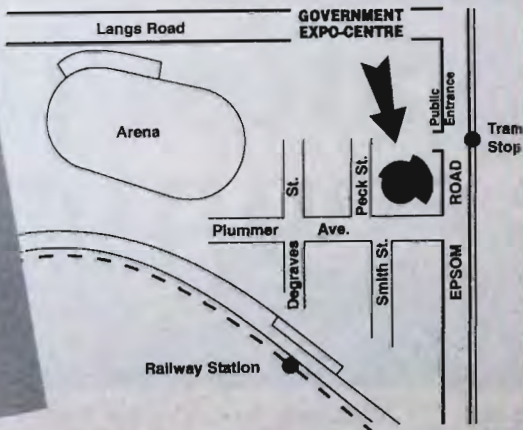

Visit over thirty exhibits at the Government Expo-Centre

ROYAL MELBOURNE SHOW 1996
19th - 29th September

The Expo-Centre has something for everyone.
Open 9am to 8pm daily

COLLECT CHILDREN'S TICKETS TO VICTORIA'S FAVOURITE PLACES

COLLECT YOUR FREE 1997 HELMETED HONEYEATER CALENDAR

FILL IN AN ENTRY FORM AND YOU COULD WIN AN APPLE MACINTOSH COMPUTER

OR 1 OF SIX MOBILE PHONES TO BE WON

FREE SURF ON THE INTERNET

FREE HAVE YOUR CARICATURE DRAWN

SPRING SPECIALS

ECHO POWER BLOWER
The lightweight, easy-to-handle engine powered sweeper.
SPECIAL $299

- Vacuum attachment optional
- Go anywhere power blower
- Fan shaped sweeper for more power
- easy starting

CHIPPER CHOPPER MAGNUM
Mulch prunings & green waste, faster & easier than before.
SPECIAL $459

- New adjustable shredding system.
- For coarse or fine mulch
- Bigger wheels, better balance.
- Easier cleaning
- Bigger capacity input chute.

CHIPPER CHOPPER
For the the name of your local dealer contact:
Allpower Industries Australia
319 Middleborough Road, Box Hill 3128.
Phone (03) 9890 3344 Allpower

FREE FACE PAINTING

Victoria **ON THE MOVE**
Co-ordinated by:
INFORMATION VICTORIA
Your first point of call for information on State Government.

AND LOTS LOTS MORE