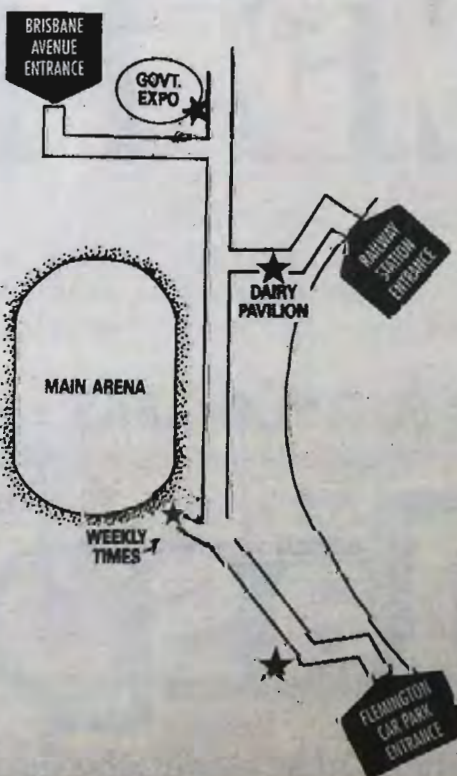

FOLLOW THE WEEKLY TIMES YELLOW BRICK ROAD