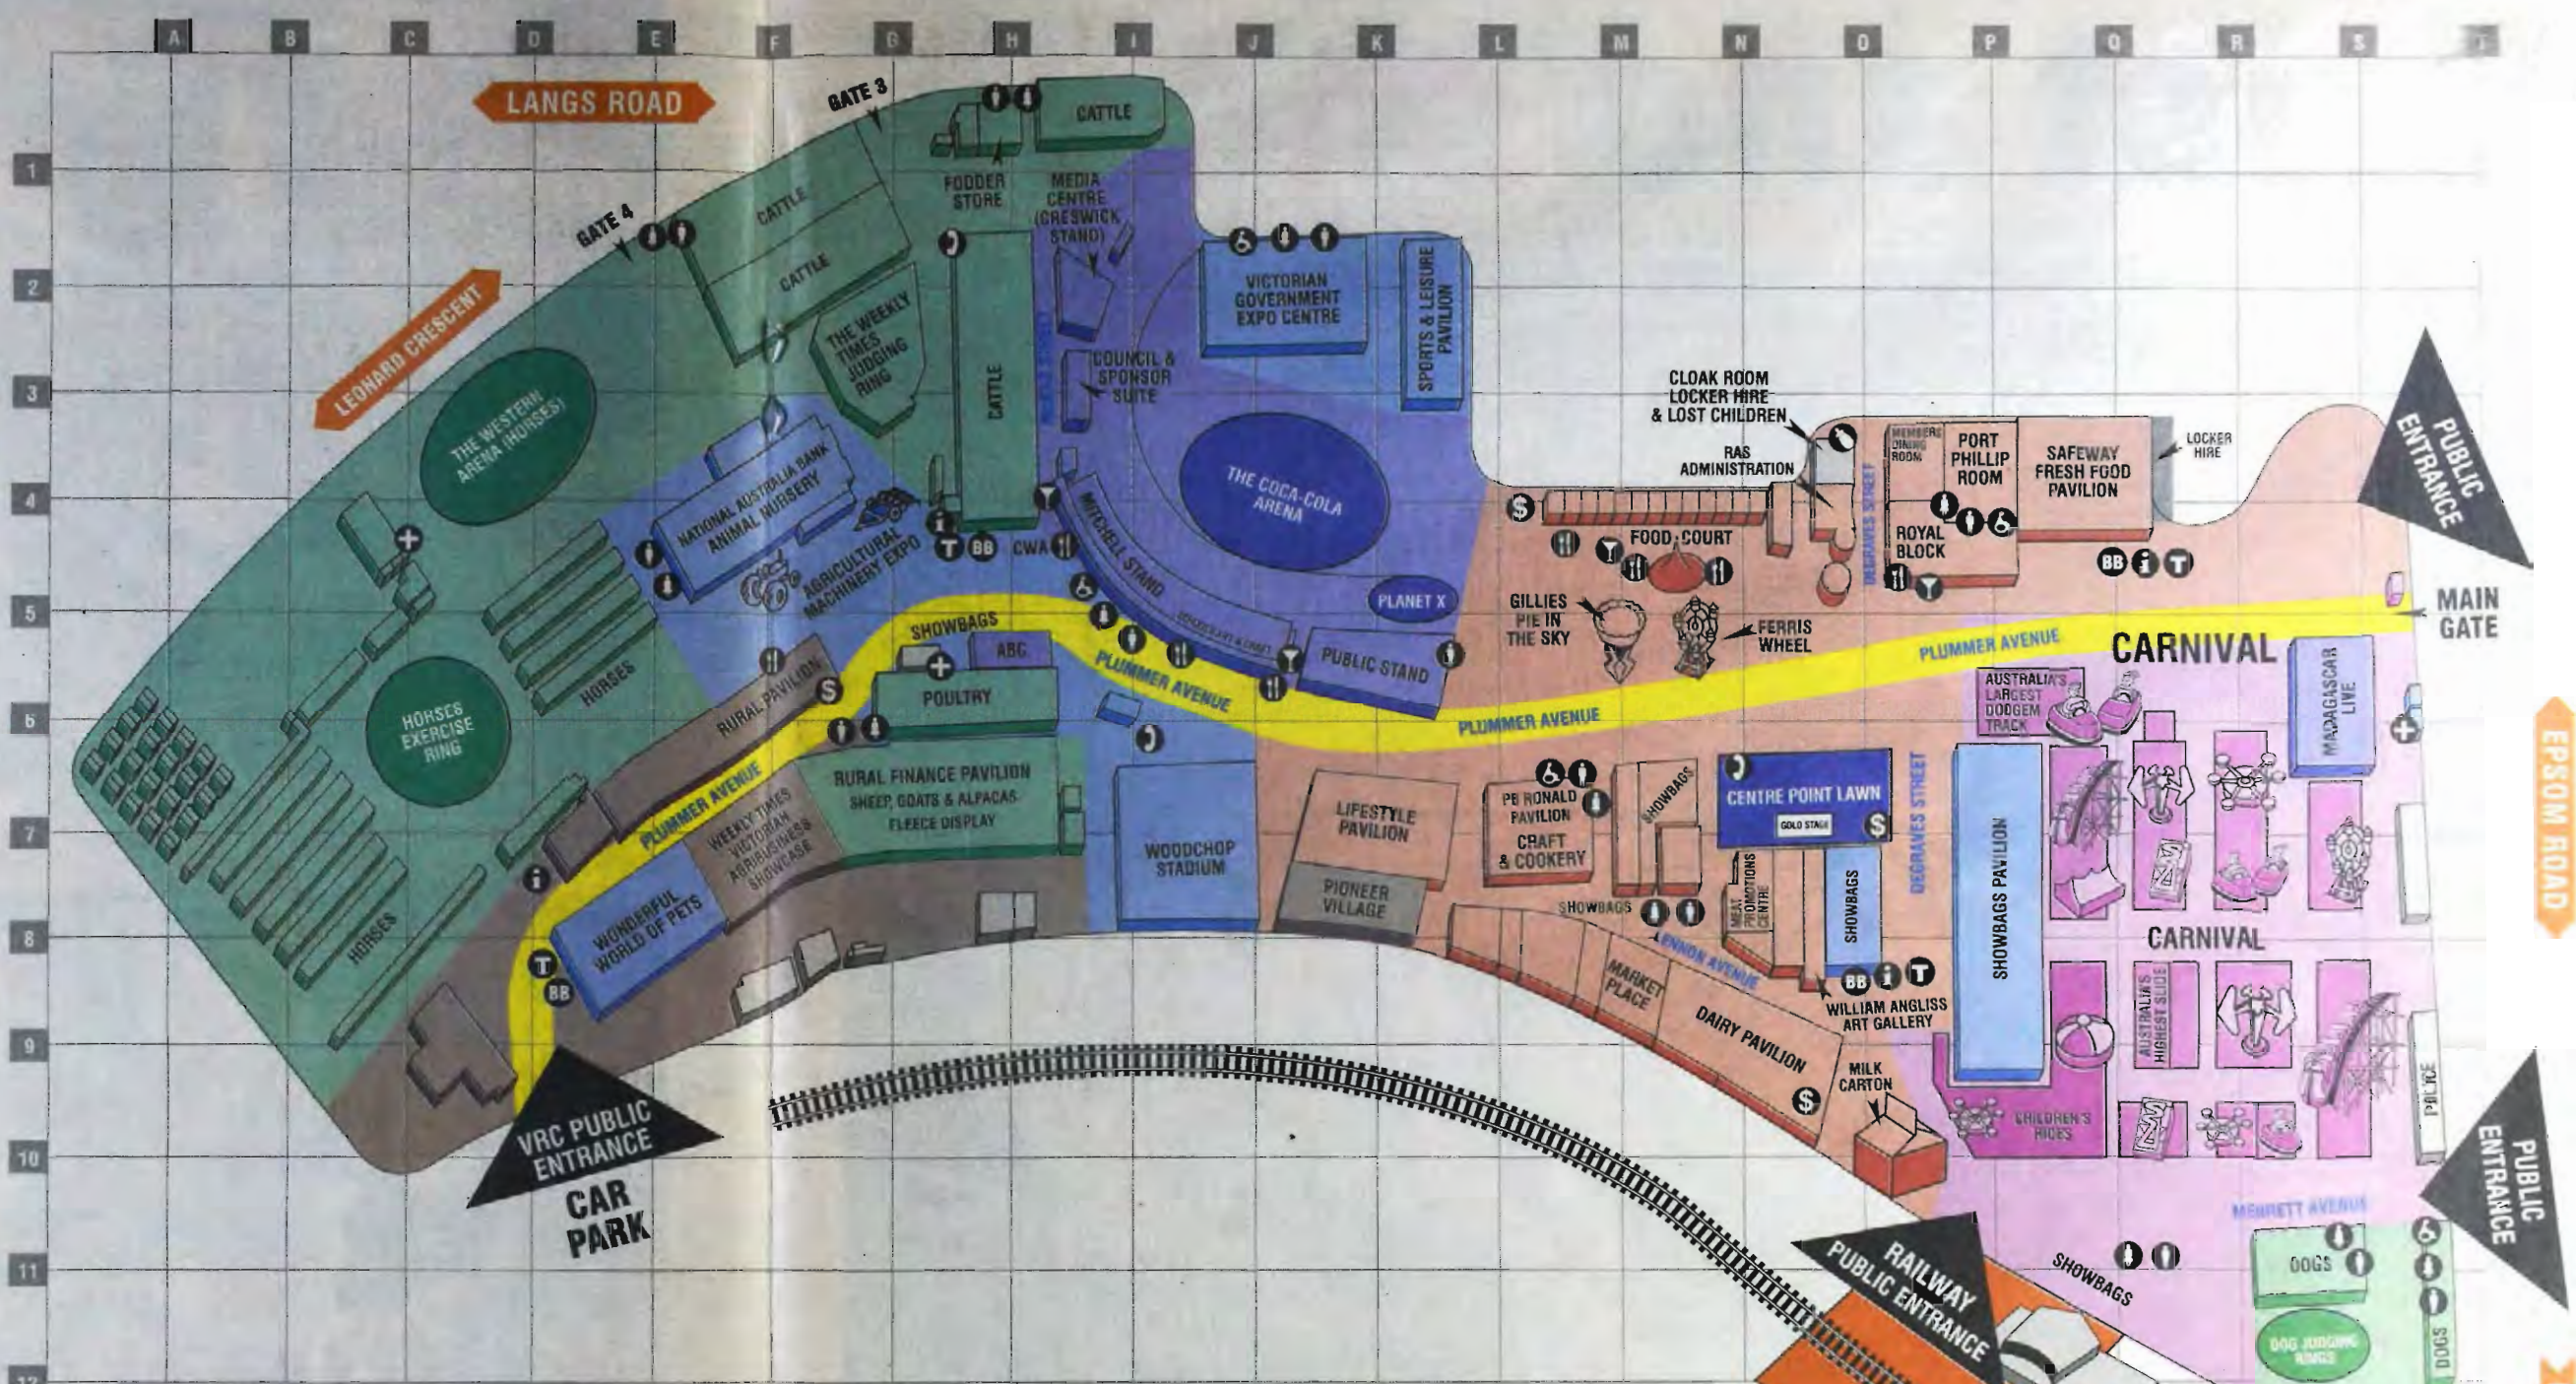

- Safeway Fresh Kitchen
- Fine food and wines
- Floral displays
- Garden features
- The best of Australian produce

MEAT PROMOTIONS CENTRE — N8

DAIRY PAVILION — N9

- Commercial dairy foods display/sampling

SHOWBAGS

SHOWBAGS — G5, M7, M8, O8, P7, Q11

ENTERTAINMENT

THE COCA-COLA ARENA — J4

- Rocket Man
- Monster Truck
- Human Cannonball
- Showtime FMX MotoX

MADAGASCAR LIVE STAGE — S6

GOLD STAGE — N7

- Live Entertainment

PLANET X — L5

ATTRACTIONS

SPORT AND LEISURE — L2

ABC — H6

PIONEER VILLAGE — K8

- Storyteller
- Blacksmith
- Cooper
- Mitre 10 Working with Wood
- Recycling & Gardening Display

CARNIVAL

THRILL-SEEKER RIDES — R9

CHILDREN'S RIDES — O10

FINE FOOD

FOOD COURT — M5

STAVROS TAVERN — K6

CWA — I5

OTHER DISPLAYS & EXHIBITIONS

VICTORIAN GOVERNMENT EXPO CENTRE — J2

LIFESTYLE PAVILION — K7

RURAL PAVILION — F6

- Handmade products

THE MARKET PLACE — N9

- Costume jewellery
- Novelties and trinkets

WOODCHOP STADIUM — I7

- Competitive woodchopping and sawing events

COMMERCIAL SITES — E6, E8, L7, N9, O7, Q4, S11

ART & CRAFT

P B RONALD PAVILION — L7

- Exhibition of Royal Show Craft and Cookery

SCHOOLS ART AND CRAFT

- Mitchell Stand — J5

THE WILLIAM ANGLISS ART GALLERY — O8

- Exhibition of competitive art

CUSTOMER SERVICE

POLICE STATION — T10

WHEELCHAIR HIRE — D8, O4

CLOAKROOM — O4

LOST CHILDREN — O4

NURSING PARENTS — O4

LOCKER HIRE — O4, R4

ATMS — G6, L4, O10, O7

INFORMATION BOOTHS — D8, H4, P9, R5

BOUNCE BACK TICKETS — D8, H4, P9, R5

FIRST AID	MALE TOILETS	PUBLIC TELEPHONE
INFORMATION CENTRE	FEMALE TOILETS	ATM's
NURSING PARENTS FACILITIES	DISABLED TOILETS	FOOD OUTLETS
BOUNCE BACK TICKETS	TREASURE HUNT MAPS	ALCOHOL

ANIMALS	RURAL LIFE
CARNIVAL	ENTERTAINMENT
FUN & LEARNING	TASTE & STYLE

GAG MAGIC SHOWBAGS

THE GAG BIG BAG $15 Retail Price $40.85	ULTIMATE MAGIC $12 Retail Price $64.35	GAG MAGIC $8 Retail Price $45.55	DOLLZ RULE! $13 Retail Price $37.30	COOL TEEN $13 Retail Price $65.10	NINJA POWER $10 Retail Price $29.60	SUPER WHEELS $12 Retail Price $43.75	RAINBOW $13 Retail Price $40.25	ARMY $12 Retail Price $45.80	TOOLMAN $10 Retail Price $34.85
			DOLLYKINS $12 Retail Price $38.80	FAIRY WINKS $10 Retail Price $38.70	MR DETECTIVE $12 Retail Price $38.30	WILD WEST $12 Retail Price $36.80	GROOVY INFLATABLES $12 Retail Price $48.25	AIRFORCE 1 $12 Retail Price $32.25	ALL GAG MAGIC SHOWBAGS ARE AVAILABLE IN THE NEW SHOWBAG HALL! (PLUMMER AVENUE) The contents of these bags are subject to availability and may change without notice. Available while stocks last. All Prices GST Inclusive.