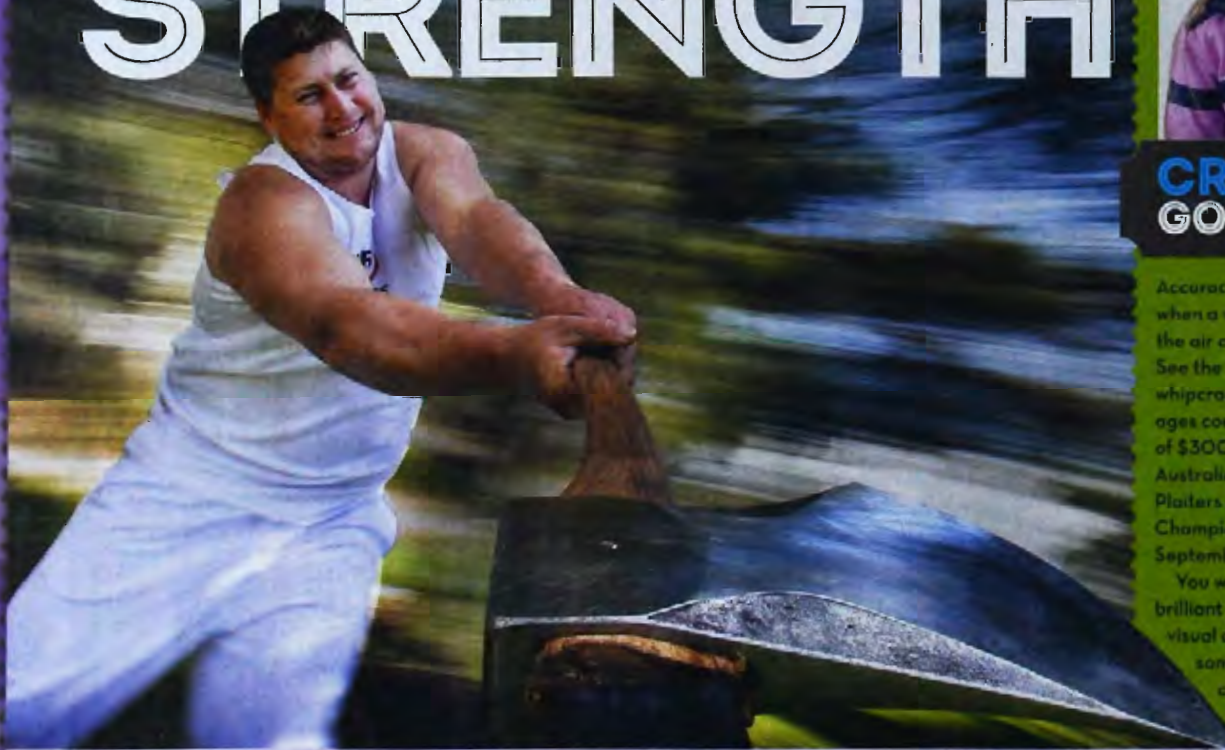

LET'S CELEBRATE

SPEED & STRENGTH

CRACKING GOOD SHOW

Accuracy and precision are vital when a whip is flying through the air at more than 100km/h. See the incredibly talented whipcrack competitors of all ages compete for a share of $3000 in prizes in the Australian Whipcrackers and Plaiters Association Victorian Championship on Tuesday, September 27.

You will be amazed by the brilliant sounds and exciting visual demonstrations by some seriously skilled competitors.

WOOD! CHOP!

**MIGHT AND MUSCLE,
FEATS OF STRENGTH
WILL LEAVE THE
AUDIENCE AWESTRUCK!**

Chips will fly as Australia's toughest woodchoppers and axe men and women battle it out for the top title in a display of might and muscle.

Watch as some of the strongest and fittest Show athletes take on the standing block, tree felling, sawing and underhand events.

Tree fellers compete in arguably the most difficult woodchopping event,

testing skills, strength and accuracy. Competitors must race their way up the tree pole and cut the log at the top while standing on a board 1.82m in the air. A truly thrilling spectacle that will have you on the edge of your seat.

There is also the axe-throwing, which sees competitors stand about 6m from a target, aim and throw! If the axe remains in the target and cuts into a

scoring area, points are won. A test of skill, strength and perhaps a little luck.

Woodchopping has been a popular event at the Show for more than 100 years. Head to the Woodchop Pavilion to see what all the fuss is about.

★ SATURDAY, SEPTEMBER 17
-SUNDAY, SEPTEMBER 25 ★
VARIOUS TIMES