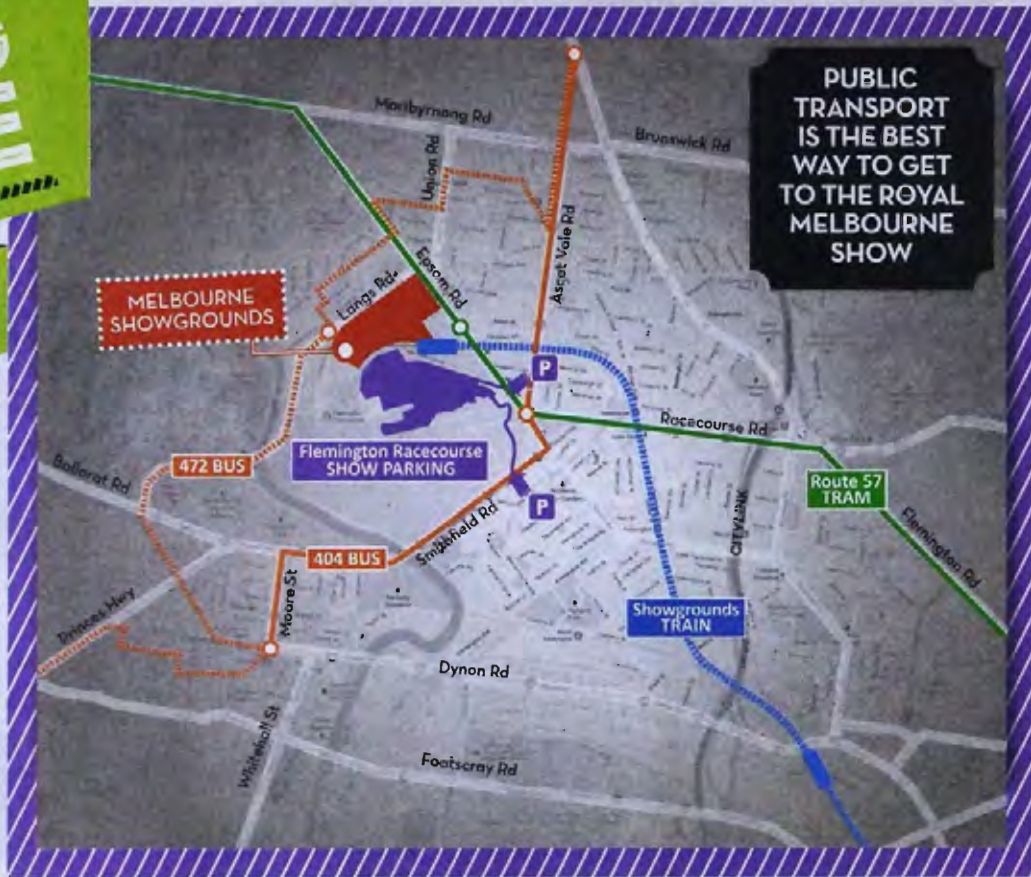

GETTING THERE

WHERE

MELBOURNE SHOWGROUNDS,
EPSOM RD, ASCOT VALE

WHEN

SATURDAY, SEPTEMBER 17-
TUESDAY, SEPTEMBER 27

TRAIN

Trains to Melbourne Showgrounds run from Flinders St Station, stopping at Southern Cross and North Melbourne stations. Trains begin at 9.10am and run regularly throughout the day. The last train to the city departs Melbourne Showgrounds at 10.30pm.

V/LINE

V/Line customers with tickets to the 2016 Royal Melbourne Show will be entitled to travel economy off-peak return for $15 from any destination on the V/Line network. Visit vline.com.au or call 1800 800 007 for more information.

TRAM

Catch Route 57 from Stop 1 Elizabeth St/Flinders St to Stop 33 Melbourne Showgrounds/Epsom Rd. Extra trams will run every day of the Show, and services start at 6am Monday-Saturday and 7.44am on Sunday.

BUS

Catch the 404 service from Footscray to Moonee Ponds. Catch the 472 service from Williamstown to Moonee Ponds. These services travel regularly to the Melbourne Showgrounds precinct.

CAR

Using Google Maps, search 'Flemington Racecourse Carpark', with Royal Melbourne Show parking available for $20 a day. Entry to the carpark is via Epsom Rd or Smithfield Rd, with access to the Show via the rail underpass. Epsom Rd carpark is open 7am-11pm; Smithfield Rd carpark is open 8.30am-11pm.

FOR FURTHER INFORMATION, VISIT ROYALSHOW.COM.AU

**PUBLIC
TRANSPORT
IS THE BEST
WAY TO GET
TO THE ROYAL
MELBOURNE
SHOW**

Pick us as your first ride of the day

Plan your journey at ptv.vic.gov.au
or download the PTV app

PTVH2126/16. Authorised by Public Transport Victoria, 750 Collins Street, Docklands