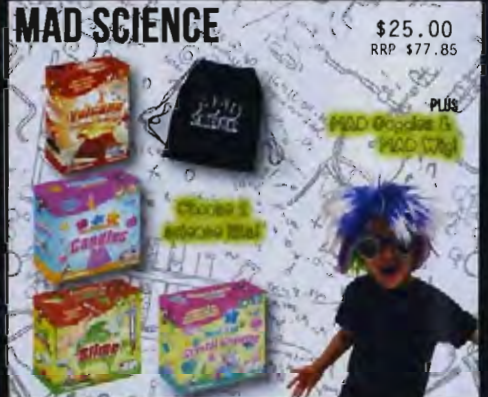

MAD SCIENCE

\$25.00
RRP \$77.85

DB COSMETICS

\$20.00
RRP \$108.88

DB GIRL

\$20.00
RRP \$98.88

IT GIRL MAGAZINE

\$20.00
RRP \$107.15