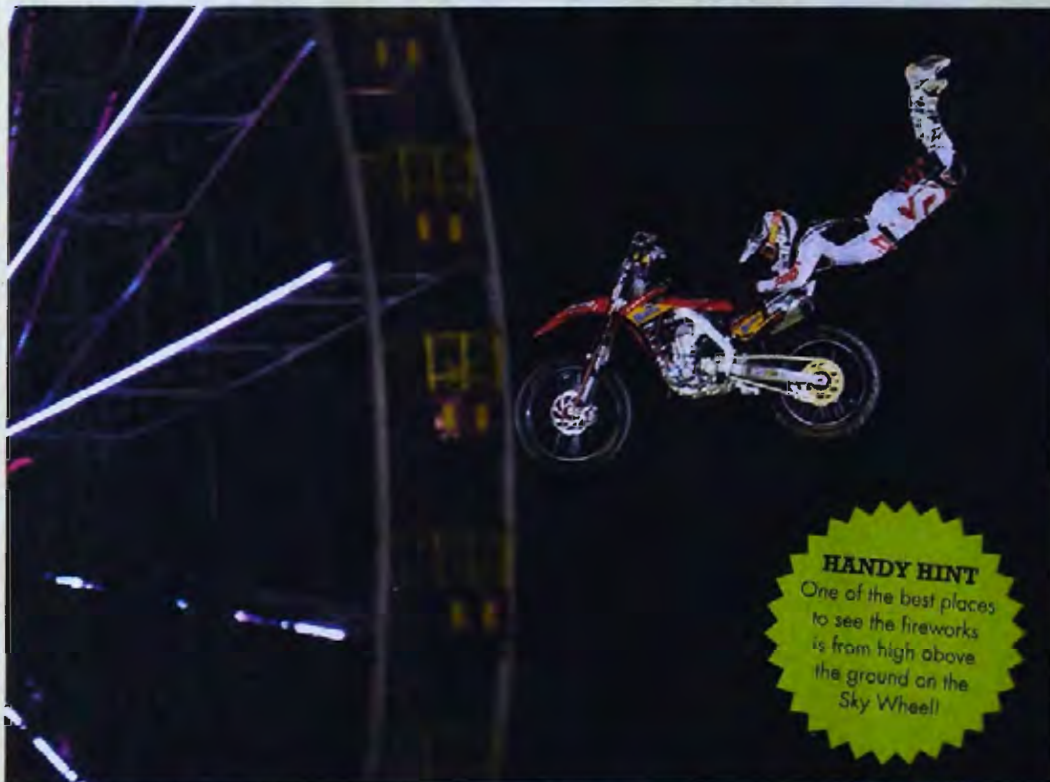

ADVENTURE CARNIVAL

For an unforgettable day out follow the signs to the Adventure Carnival — an endless source of fun for every member of the family!

The huge range of rides will keep everyone entertained for hours!

The Adventure Carnival is recommended for those with children aged 6 to 16.

ENTERTAINMENT

ENJOY AN UNRIVALLED LINE-UP OF WORLD-CLASS ENTERTAINMENT AT THE ROYAL MELBOURNE SHOW. FROM ANIMAL ACTS, MESMERISING MAGIC, ADRENALIN-PUMPING ACTION STUNTS, SPECTACULAR FIREWORKS AND YOUR FAVOURITE STARS LIVE ON STAGE, YOU WON'T WANT TO MISS A THING!