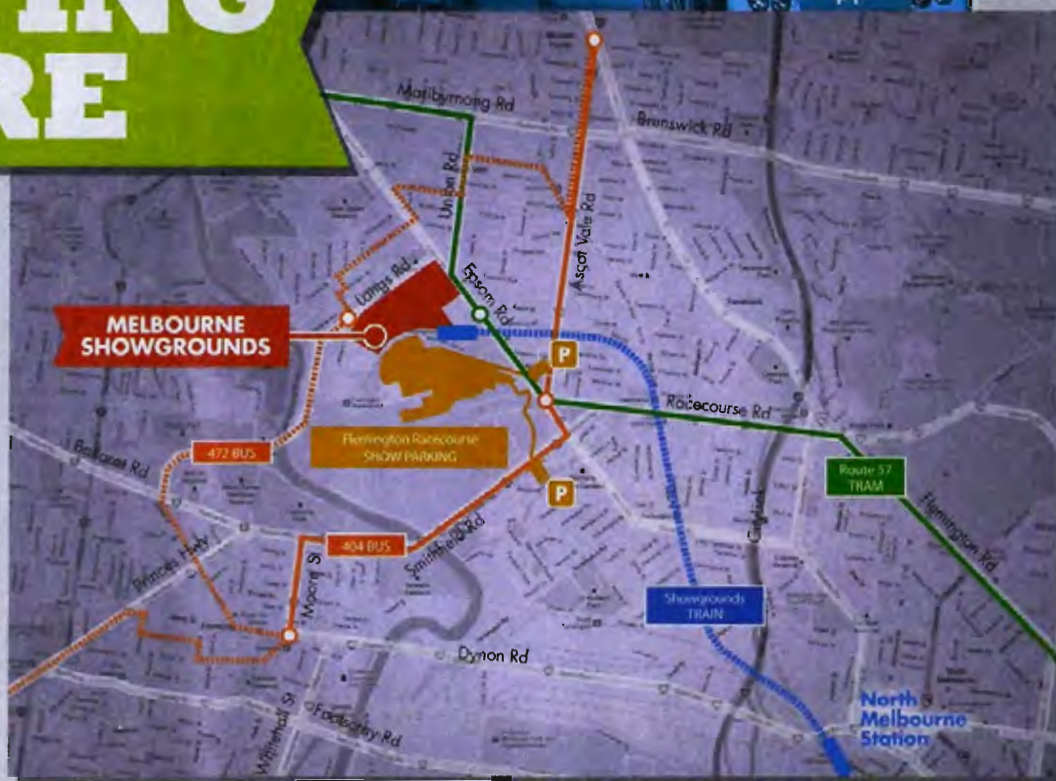

GETTING THERE

PUBLIC TRANSPORT IS THE BEST WAY TO GET TO THE ROYAL MELBOURNE SHOW

WHERE
MELBOURNE SHOWGROUNDS, EPSOM RD, ASCOT VALE

WHEN
**SATURDAY, SEPTEMBER 22-
TUESDAY, OCTOBER 2, 2018**

TRAIN

Trains to Melbourne Showgrounds run from Flinders St Station, stopping at Southern Cross and North Melbourne stations. Train services start at 9.10am and run regularly throughout the day. The last train to the city departs Melbourne Showgrounds at 10.30pm.

V/LINE

V/Line customers with tickets to the 2018 Royal Melbourne Show will be entitled to travel economy off-peak return for $15 from any destination on the V/Line network. For more information on this special offer, visit vline.com.au or call 1800 800 007.

TRAM

Catch Route 57 from Stop 1 Elizabeth St/Flinders St to Stop 32 Sandown Rd/Epsom Rd. Extra trams will run every day of the Show. Services start at 6am Monday-Saturday and 7.44am on Sunday.

BUS

Catch the 404 service from Footscray to Moonee Ponds. Catch the 472 service from Williamstown to Moonee Ponds. These services travel regularly to Melbourne Showgrounds precinct.

CAR

Search 'Flemington Racecourse Carpark' using Google Maps, with Royal Melbourne Show parking available for $25 a day. Entry to the carpark is via Epsom Rd or Smithfield Rd, with access to the Show via the rail underpass. Epsom Rd carpark is open 8am-8pm; Smithfield Rd carpark is open 9.30am-1pm.

FOR FURTHER INFORMATION, VISIT ROYALSHOW.COM.AU

German expertise

ARC Dental Clinic on Bali offers a wide range of dental health services and cosmetic dentistry at prices well below those charged in Australia.

We provide the most advanced dental care with all treatments supervised by our German Master of Science (Cosmetic Dentistry).

DENTAL IN BALI

- **Implant only (Germany)**
  AU$1,300
- **Full Porcelain Crowns/Veneers**
  AU$600 ea
- **Teeth Bleaching & Whitening**
  AU$290

Royal Melbourne Show 22 September - 2 October 2018
Epsom Rd, Ascot Vale Site No 32

book@arcdentalbali.com | www.arcdentalbali.com